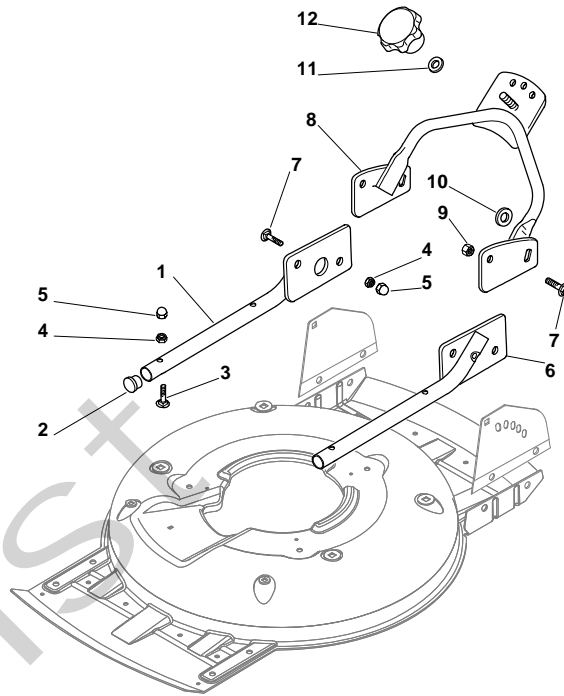

Pos. Fig.	Antal Quantity	Art No Part No	Benämning	Description	Anmärkning Notes
1	1	381006381/0	Styre-underdel, hö	Right Handle, Lower Part	Yellow
1	1	381006381/0	Styre-underdel, hö	Right Handle, Lower Part	
2	4	18566114/0	Plugg	Cap	
3	6	12819100/0	Skruv	Screw	
4	6	12155000/0	Mutter	Nut	
5	6	18203854/0	Tätningshylsa	Protection	
6	1	81006375/0	Styre-underdel, vä	Left Handle, Lower Part	
6	1	81006375/0	Styre-underdel, vä	Left Handle, Lower Part	Yellow
7	4	12793102/0	Skruv	Screw	
8	1	81006361/0	Styre-underdel	Handle, Lower Part Yellow	
8	1	81006361/0	Styre-underdel	Handle, Lower Part Yellow	Yellow
9	4	12155000/0	Mutter	Nut	
10	2	12523060/0	Bricka	Washer	
11	1	12523080/0	Bricka	Washer	
12	1	22399813/0	Lås ratt	Knob