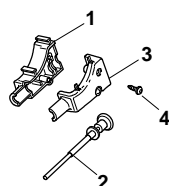

Pos. Fig.	Antal Quantity	Art No Part No	Benämning	Description	Anmärkning Notes
1	1	22722804/1	Hus	R Protection	
2	1	381000742/1	Chokereglage	Starter Drive	
2	1	381000742/1	Chokereglage	Starter Drive	(GGP 200 cc)
2	1	381030022/0	Chokereglage	Starter Drive	
2	1	381030022/0	Chokereglage	Starter Drive	(GGP 160 cc)
2	1	381030024/0	Chokereglage	Starter Drive	
2	1	381030024/0	Chokereglage	Starter Drive	(Honda)
3	1	22722805/1	Lock	L Protection	
4	1	12728300/0	Skruv	Screw