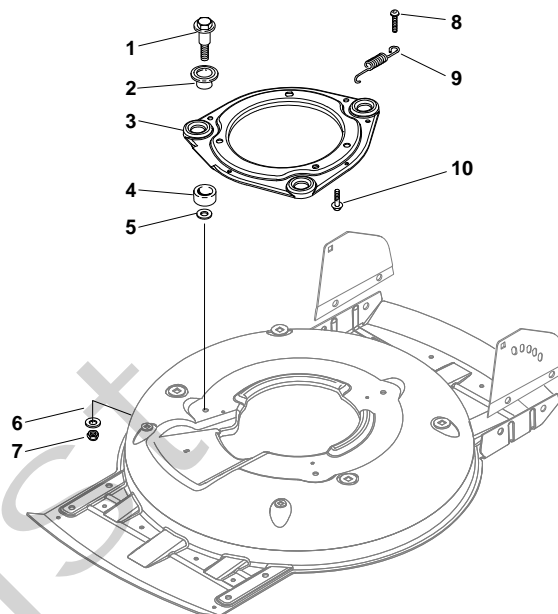

Pos. Fig.	Antal Quantity	Art No Part No	Benämning	Description	Anmärkning Notes
1	3	22524329/0	Bult	Pin	
2	3	22672201/0	Bricka	Washer	
3	1	322207221/1	Fläns-svart	Flange, Black	
3	1	81207221/1	Fläns-gul	Flange	
3	1	81207222/1	Fläns-svart	Flange, Black	
4	3	22250012/0	Dämpelement	Grommet	
5	3	22672201/0	Bricka	Washer	
6	3	22671651/0	Bricka	Washer	
7	3	12155000/0	Mutter	Nut	
8	1	12791400/0	Skruv	Screw	
9	1	22450444/0	Fjäder	Spring	
10	3	112735108/1	Skruv	Screw